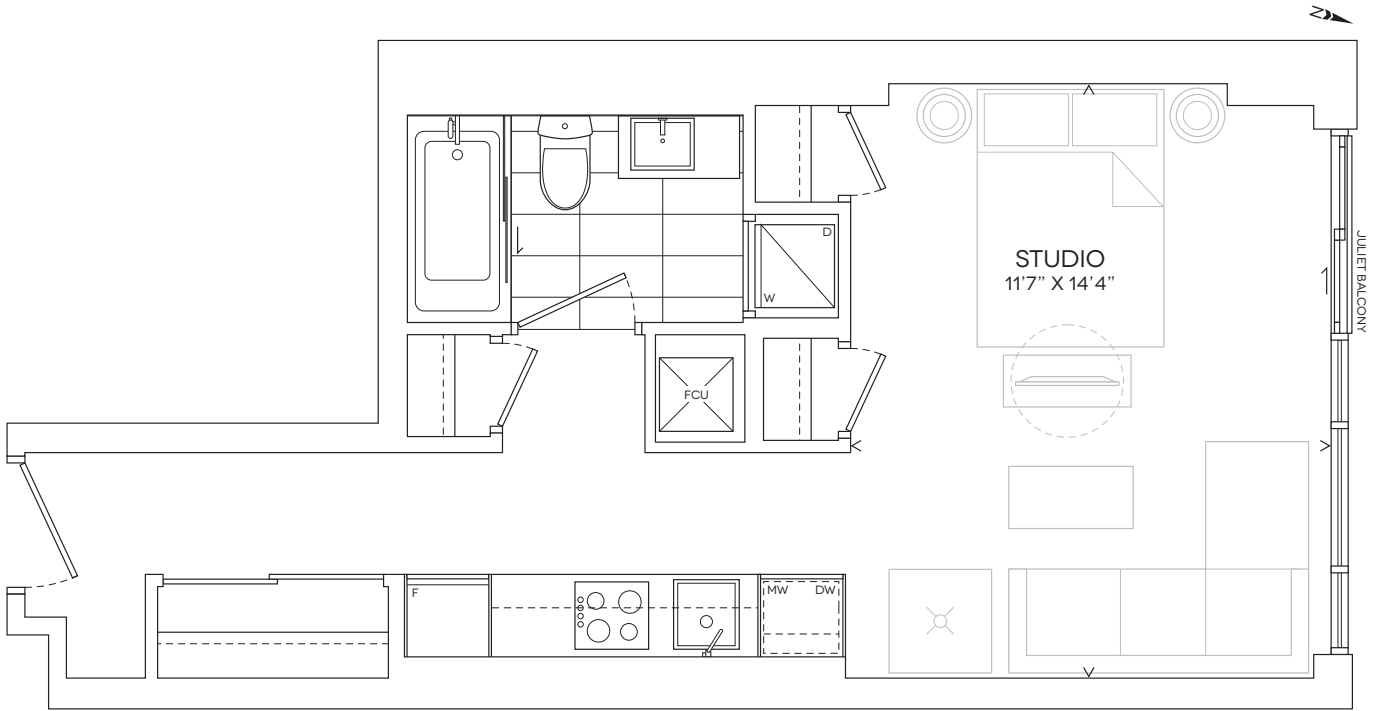

NEW RELEASE

STUDIO

429 SQ.FT. PLUS JULIET BALCONY

604

SUITE DESIGNED BY
CECCONI SIMONE

NORTHDRIVE

All sizes and specifications are subject to change without notice. E.&O.E.